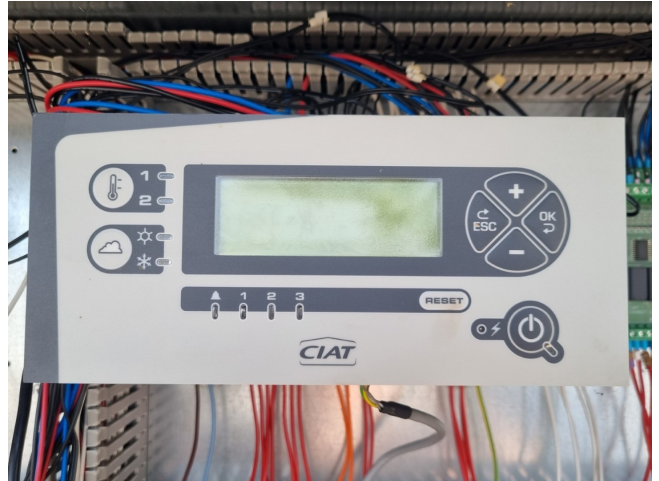

CIAT Connect2 control module

Specifications

| | |
|---------|---------------------------|
| Marca | CIAT |
| Tipo | Connect2 control module |
| Spec. | Display and board |
| Remarks | 220x100x200 mm (LxWxH) |
| Stock | 1 |

Description

Used CIAT Connect2 control module

Used CIAT Connect2 control module with base board. Deinstalled from a CIAT LD 700V EVO chiller.